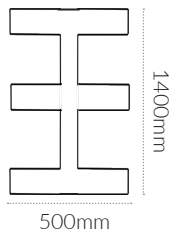

LISBOA 1400MM

2 Way Table Base

ORIGIN: China **USE:** Indoor **WARRANTY:** 12 Months

DIMENSIONS:

H730 Table

 12.5 kg

CODES:

Black - BTLI140BK

FINISHES:

Mild Steel

Black
Semi-gloss

LISBOA 1400MM

Table Base

SPECIFICATIONS:

Spider:

Hole Depth: 20mm

Footprint:

Assembly:

Plate & Screw -->

Column:

Square : 60mm

Top

Bottom

Base:

Footprint:

Adjustable Footglides:

Thread: M8
Length: 18mm

Top Max:

Table:

1800 x 800mm

PRODUCT MAINTENANCE:

Powdercoated Mild Steel: