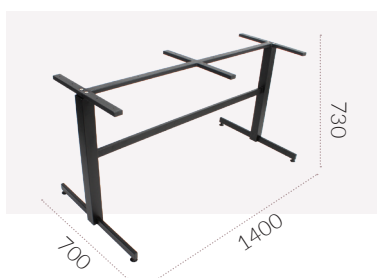

LISBOA 1400MM

2 Way Table Base

ORIGIN: China **USE:** Indoor **WARRANTY:** 12 Months

DIMENSIONS:

H730 Table

 12.5 kg

CODES:

Black - BTLI140BK

FINISHES:

Mild Steel

Black
Semi-gloss

LISBOA 1400MM

Table Base

SPECIFICATIONS:

Spider:

Hole Depth: 20mm

Footprint:

Assembly:

Plate & Screw -->

Column:

Square : 60mm

Top

Bottom

Base:

Footprint:

Adjustable Footglides:

Thread: M8
Length: 18mm

Top Max:

Table:

1800 x 800mm

PRODUCT MAINTENANCE:

Powdercoated Mild Steel: