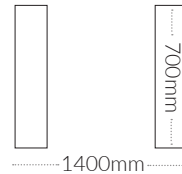

LISBOA 1400MM

2 Way Table Base

ORIGIN: China **USE:** Indoor **WARRANTY:** 12 Months

DIMENSIONS:

H730 Table

 12.5 kg

CODES:

Black - BTLI140BK

FINISHES:

Mild Steel

Black
Semi-gloss

LISBOA 1400MM

Table Base

SPECIFICATIONS:

Spider:

Hole Depth: 20mm

Footprint:

Assembly:

Plate & Screw -->

Column:

Square : 60mm

Top

Bottom

Base:

Footprint:

Adjustable Footglides:

Thread: M8
Length: 18mm

Top Max:

Table:

1800 x 800mm

PRODUCT MAINTENANCE:

Powdercoated Mild Steel: